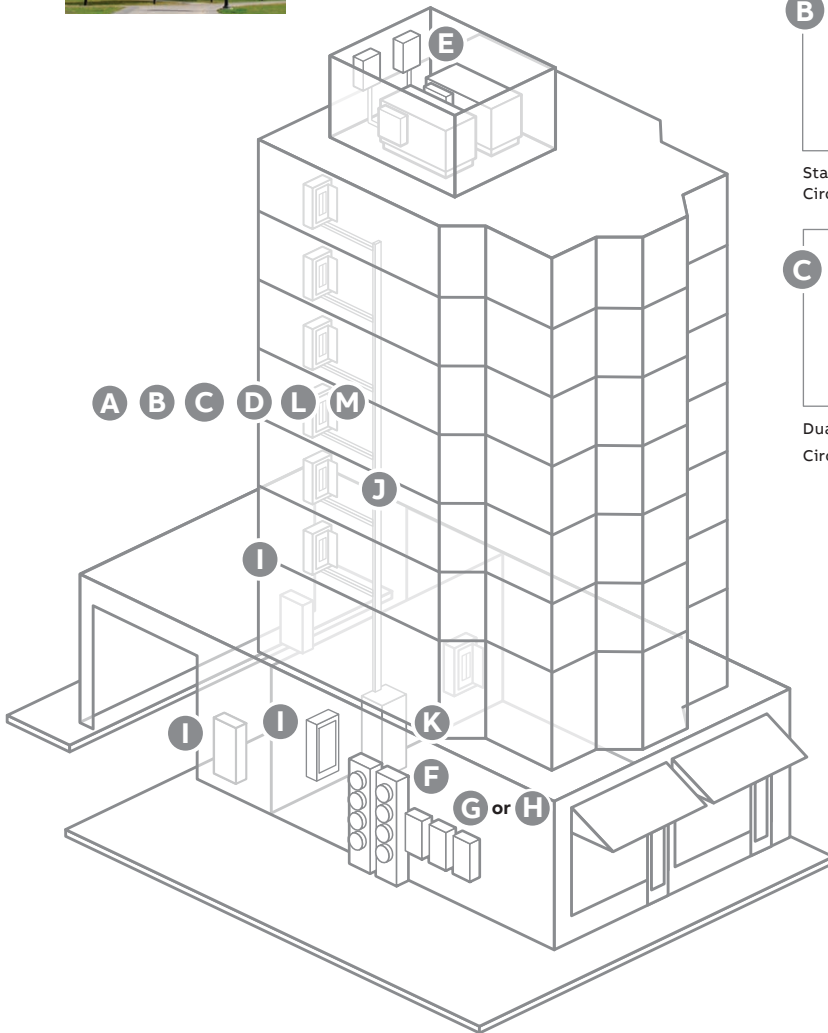

From modular metering to load centers to busway, GE has everything you need for your high-rise mixed use projects.

- Our compact and economical modular metering products will save you space and money.
- GE's busway has an all-aluminum housing which makes it a light and easy-to-install busway. These products will save time and labor costs to help you keep your next project on time and within budget.
- GE also offers busway PTO units that easily plug directly onto the busway. You can have circuit breakers, fusible switches or other options installed on the PTO units to meet most application needs.
- GE Spectra™ Series Switchboards offer sophisticated design that provides the high quality and reliability you have come to expect from GE electrical products.