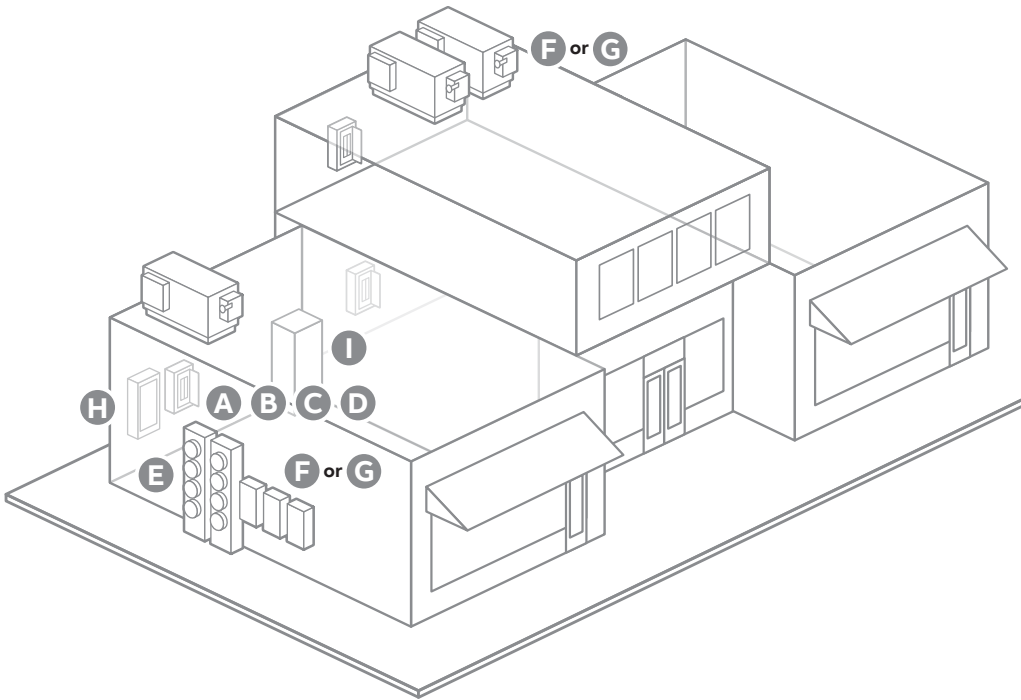

From heavy duty switches to panelboards, GE provides everything you need for your commercial project.

- Our A-Series™ design is an extremely flexible Lighting Panel with over 12,000 combinations. The panel's comprehensive design, ease of installation and competitive price make it the obvious choice for contractors and consultants.
- GE's Spec-Setter™ safety switches provide a rugged, reliable and easy-to-install solution for all your commercial application requirements.