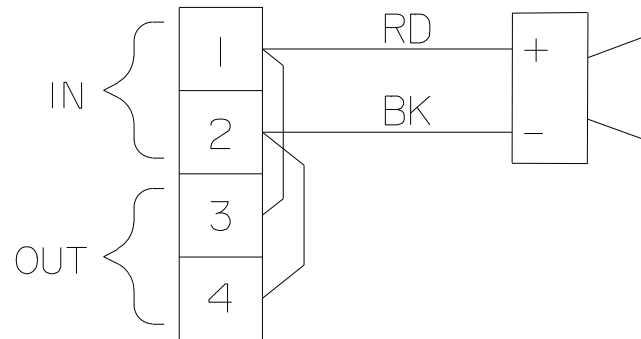

DO NOT SCALE

**CURRENT
PRODUCTION COPY**

CELL BOOK H

MEDC Ltd, Colliery Road, Pinxton
Nottingham NG16 6JF, U.K.
Tel: +44 (0)1773 864100
Fax: +44 (0)1773 582800
e-mail: info@medc.com web: www.medc.com

DESIGNERS & MANUFACTURERS
OF ELECTRICAL & ELECTRONIC
EQUIPMENT & SYSTEMS FOR
HAZARDOUS AREAS

ISSUES	ALL DIMENSIONS ARE IN MILLIMETRES UNLESS OTHERWISE STATED	THIS DRAWING IS CONFIDENTIAL AND IS THE PROPERTY OF MEDC AND MUST NOT BE REPRODUCED EITHER WHOLLY OR PARTLY. ALL RIGHTS IN RESPECT OF PATENTS, DESIGNS AND COPYRIGHT ARE RESERVED	DRAWN BY: P.FISHWICK	DATE: 18-04-11	TITLE DBIO 80HM WIRING DIAGRAM	
	REMOVE ALL BURRS AND SHARP CORNERS		CHECKED BY: J.KENDRICK	DATE: 17-08-11		
	MACHINE SYMBOLS THUS ☒		APPROVED BY: D.COATES	DATE: 17-08-11		
			SCALE: N.T.S.	SIZE: A 4	DRG No. 353-116	ISSUE A